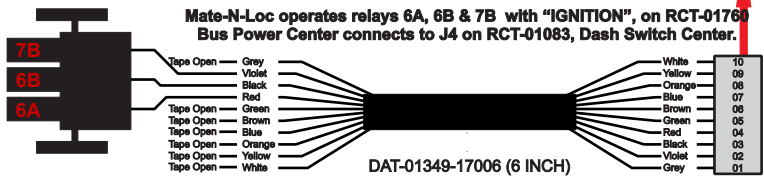

1-480700-0  
Pin Insert End  
Pin  
Locating  
RED-BLACK-VIOLET  
Mate-N-Loc Connector  
2 Pin Part Number 1-480700-0  
Tyco Pin Number 350570-1

Mate-N-Loc operates relays 6A, 6B & 7B with "IGNITION", on RCT-01760 Bus Power Center connects to J4 on RCT-01083, Dash Switch Center.