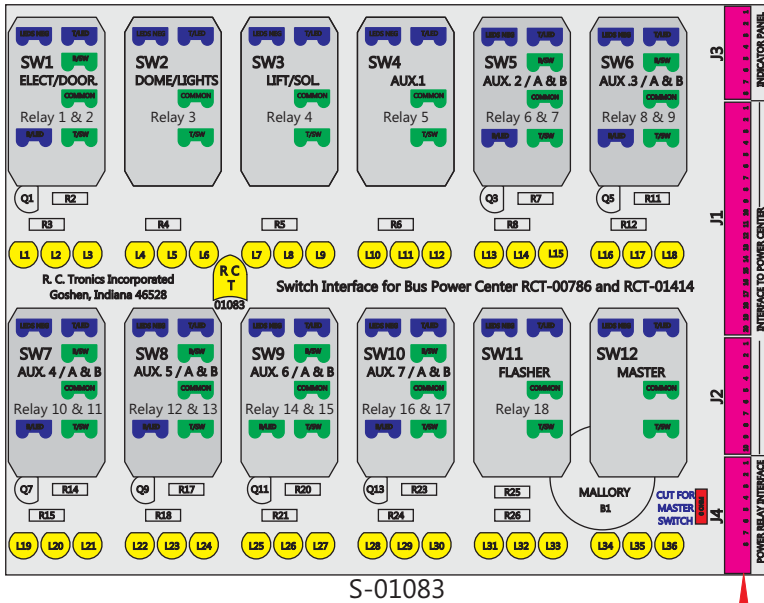

# R. C. Tronics Incorporated

2573 East Kercher Road  
Goshen, Indiana 46528  
Toll Free 1-866-457-7790

Phone 1-574-642-3857  
Fax 1-574-642-3858  
<http://www.rctronics.com>

RCT-01619-0\_67

FAC-01619-00000

1-480700-0  
Pin Insert End  
Pin  
Locating  
RED-BLACK-VIOLET  
Mate-N-Loc Connector  
2 Pin Part Number 1-480700-0  
Tyco Pin Number 350570-1

Mate-N-Loc operates relays 6A, 6B & 7B with "IGNITION", on RCT-01760 Bus Power Center connects to J4 on RCT-01083, Dash Switch Center.

Isolate and tape all conductors

Viewed with Tyco Connector Plug-In Face Down.