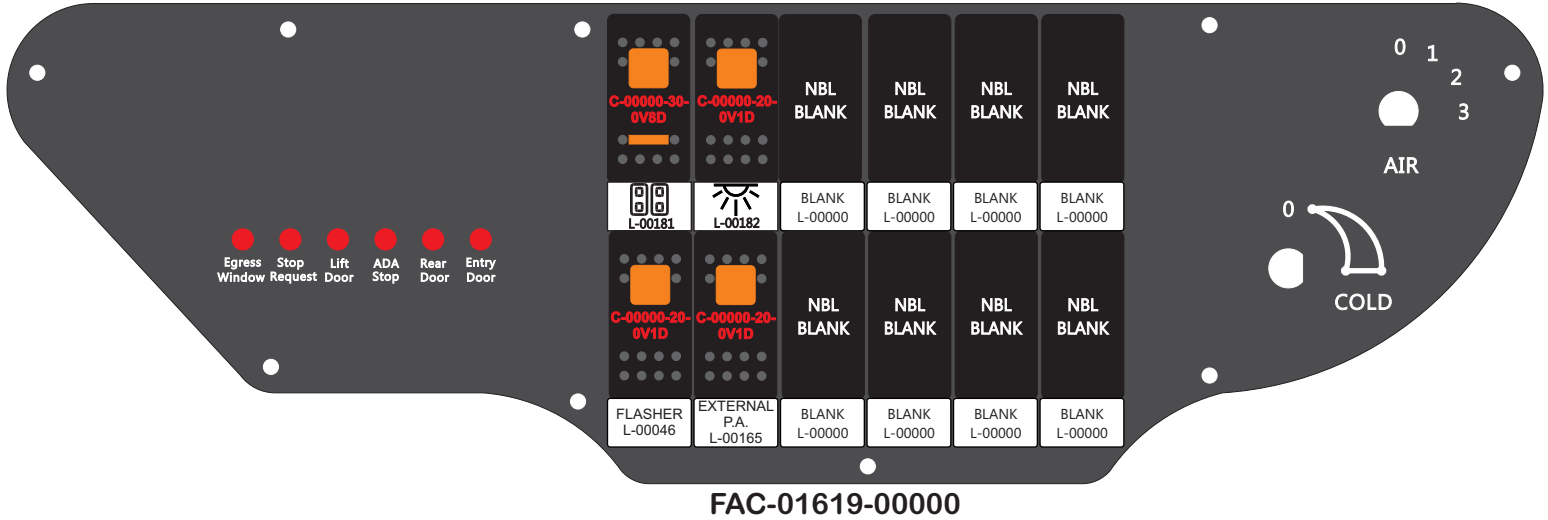

R. C. Tronics Incorporated

2573 East Kercher Road
Goshen, Indiana 46528
Toll Free 1-866-457-7790

Phone 1-574-642-3857
Fax 1-574-642-3858
<http://www.rctronics.com>

RCT-01619-0_67

FAC-01619-00000